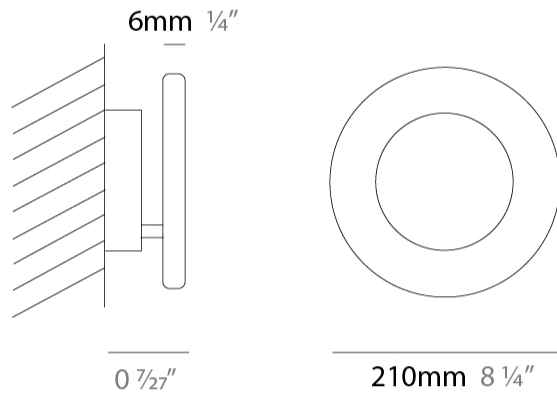

VERA SURFACE

D42063- _____ - _____

base number   Color   Finish
Temperature   Options

1. To build a product code in our configurator select the specify button on the base model # product page
2. To build a manual product code on this datasheet choose from the options listed below in blue font and add the suffix to the base model #

GENERAL

Series: Vera
Brand: Icone
Division: Design
Mounting Type: Surface
Mounting Location: Wall / Ceiling
Subcategory: Wall Effect

PHYSICAL

Shape: Round
Diameter (mm): 210
Diameter (in): 8 ¼
Height (mm): 210
Depth (mm): 70
Height (in): 8 ¼
Depth (in): 2 ¾
Extension (mm): 270
Extension (in): 10 ⅝
Light Distribution: Direct / Indirect
Fixture Finish: GLF_WHI / GLF_RUS / CLF_BLK / WHI_ALU / WHI_COP / WHI_WHI / WHI_BRA / WHI_RUS / WHI_BLK
Fixture Material: Aluminum

ELECTRICAL

Lamp Type: LED
Input Wattage (W): 16
Total Output Wattage (W): 13.5
Dimming: Non-Dimmable / 0-10V Dimming
Driver Included: Yes
Driver Location: Integrated
Driver Type: Constant Current - 120Vac
Driver Class: Class 2
Input Voltage (V): 120
Constant Current (MA): 700

LED

Color Temperature (°K): 2700 / 3000
Nominal Lumen (lm): 2100
CRI: >90 CRI
Lamp Life (hrs): 50000

OPTICAL

RATINGS AND CERTIFICATIONS

Certified By: Certified for North American Standards
IP rating: IP20