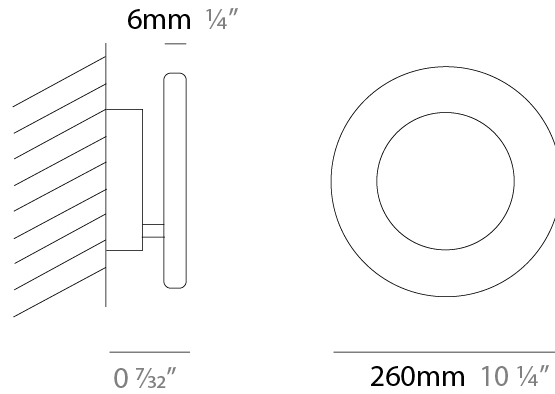

PROJECT	_____
TYPE	_____
SPECIFIER	_____
QUANTITY	_____
DATE	_____

VERA SURFACE

D42064-

base number
Color   Finish
Temperature   Options

1. To build a product code in our configurator select the specify button on the base model # product page
2. To build a manual product code on this datasheet choose from the options listed below in blue font and add the suffix to the base model #

GENERAL

Series: Vera
Brand: Icone
Division: Design
Mounting Type: Surface
Mounting Location: Wall / Ceiling
Subcategory: Wall Effect

PHYSICAL

Shape: Round
Diameter (mm): 260
Diameter (in): 10 1/4
Height (mm): 260
Height (in): 10 1/4
Extension (mm): 320
Extension (in): 12 5/8
Light Distribution: Direct / Indirect
Fixture Finish: GLF_WHI / GLF_RUS / CLF_BLK / WHI_ALU / WHI_COP / WHI_WHI / WHI_BRA / WHI_RUS / WHI_BLK
Fixture Material: Aluminum

ELECTRICAL

Lamp Type: LED
Total Output Wattage (W): 16.8
Dimming: Non-Dimmable / 0-10V Dimming
Driver Included: Yes
Driver Location: Integrated
Driver Type: Constant Current - Universal
Driver Class: Class 2
Input Voltage (V): 120 - 277
Constant Current (MA): 700

LED

Color Temperature (°K): 2700 / 3000
Nominal Lumen (lm): 2598
CRI: >90 CRI
Lamp Life (hrs): 50000

OPTICAL

RATINGS AND CERTIFICATIONS

Certified By: Certified for North American Standards
IP rating: IP20