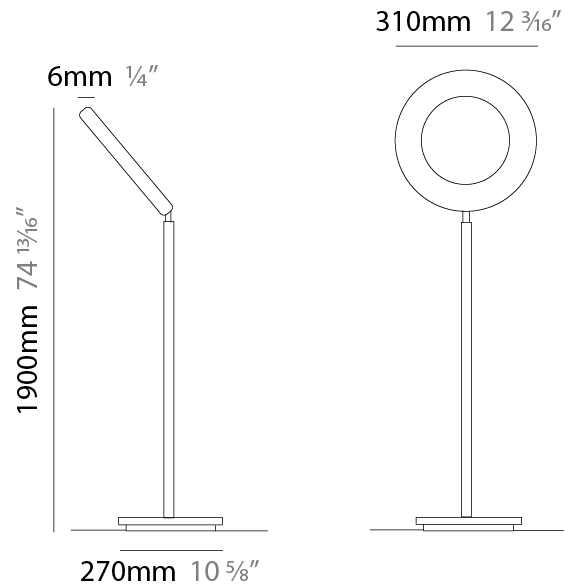

PROJECT	_____
TYPE	_____
SPECIFIER	_____
QUANTITY	_____
DATE	_____

VERA PORTABLE

D44008- _____ - _____

base number   Color   Finish
_____   Temperature   Options

1. To build a product code in our configurator select the specify button on the base model # product page
2. To build a manual product code on this datasheet choose from the options listed below in blue font and add the suffix to the base model #

GENERAL

Series: Vera
Brand: Icone
Division: Design
Mounting Type: Portable
Mounting Location: Floor
Subcategory: Ambient

PHYSICAL

Shape: Round
Diameter (mm): 310
Diameter (in): 12 ³/₁₆
Height (mm): 1900
Height (in): 74 ¹³/₁₆
Light Distribution: Direct / Indirect
Fixture Finish: [ALU / BLK / WHI](#)
Fixture Material: Aluminum
Upon Request: Bolt Down

ELECTRICAL

Lamp Type: LED
Total Output Wattage (W): 25.2
Dimming: Electronic Low Voltage Dimming
Driver Location: Inline Transformer Plug
Input Voltage (V): 120
Constant Current (MA): 700

LED

Color Temperature (°K): [2700 / 3000](#)
Nominal Lumen (lm): 3897
CRI: >90 CRI
Lamp Life (hrs): 50000

OPTICAL

RATINGS AND CERTIFICATIONS

Certified By: Certified for North American Standards
IP rating: IP20