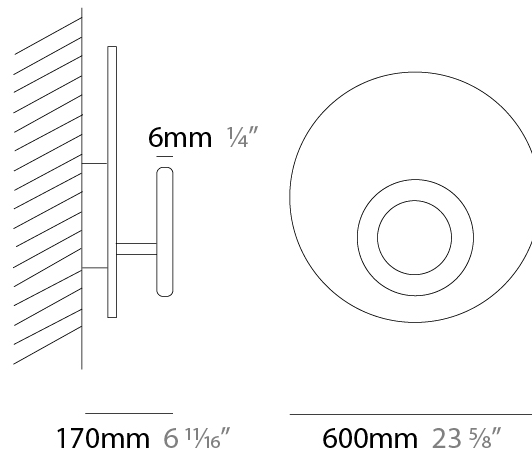

PROJECT	_____
TYPE	_____
SPECIFIER	_____
QUANTITY	_____
DATE	_____

VERA SURFACE

D42067- _____ - _____
base number   Color   Finish
                         Temperature   Options

1. To build a product code in our configurator select the specify button on the base model # product page
2. To build a manual product code on this datasheet choose from the options listed below in blue font and add the suffix to the base model #

GENERAL

Series: Vera
Brand: Icone
Division: Design
Mounting Type: Surface
Mounting Location: Wall / Ceiling
Subcategory: Wall Effect

PHYSICAL

Shape: Round
Diameter (mm): 660
Diameter (in): 23 ⁵/₈
Extension (mm): 170
Extension (in): 6 ¹¹/₁₆
Light Distribution: Direct / Indirect
Fixture Finish: [GLF_WHI](#) / [GLF_RUS](#) / [CLF_BLK](#) / [WHI_ALU](#) / [WHI_COP](#) / [WHI_WHI](#) / [WHI_BRA](#) / [WHI_RUS](#) / [WHI_BLK](#)
Fixture Material: Aluminum

ELECTRICAL

Lamp Type: LED
Total Output Wattage (W): 25.2
Dimming: Non-Dimmable
Driver Included: Yes
Driver Location: Integrated
Driver Type: Constant Current - 120-277Vac
Driver Class: Class 2
Input Voltage (V): 120 - 277
Constant Current (MA): 700
Upon Request: 0-10Vdc Dimming

LED

Color Temperature (°K): [2700](#) / [3000](#)
Nominal Lumen (lm): 3897
CRI: >90 CRI
Lamp Life (hrs): 50000

OPTICAL

RATINGS AND CERTIFICATIONS

Certified By: Certified for North American Standards
IP rating: IP20