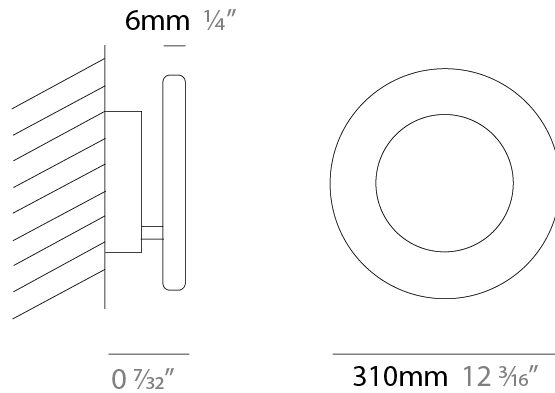

PROJECT	
TYPE	
SPECIFIER	
QUANTITY	
DATE	

VERA SURFACE

D42065-

base number
Color   Finish
Temperature   Options

1. To build a product code in our configurator select the specify button on the base model # product page
2. To build a manual product code on this datasheet choose from the options listed below in blue font and add the suffix to the base model #

GENERAL

Series: Vera
Brand: Icone
Division: Design
Mounting Type: Surface
Mounting Location: Wall / Ceiling
Subcategory: Wall Effect

PHYSICAL

Shape: Round
Diameter (mm): 310
Diameter (in): 12 ³/₁₆
Height (mm): 310
Depth (mm): 70
Height (in): 12 ³/₁₆
Depth (in): 2 ³/₄
Extension (mm): 360
Extension (in): 14 ³/₁₆
Light Distribution: Direct / Indirect
Fixture Finish: [GLF_WHI](#) / [GLF_RUS](#) / [CLF_BLK](#) / [WHI_ALU](#) / [WHI_COP](#) / [WHI_WHI](#) / [WHI_BRA](#) / [WHI_RUS](#) / [WHI_BLK](#)
Fixture Material: Aluminum

ELECTRICAL

Lamp Type: LED
Total Output Wattage (W): 25.2
Dimming: Non-Dimmable / 0-10V Dimming
Driver Included: Yes
Driver Location: Integrated
Driver Type: Constant Current - 120-277Vac
Driver Class: Class 2
Input Voltage (V): 120 - 277
Constant Current (MA): 700
Upon Request: 0-10Vdc Dimming

LED

Color Temperature (°K): 2700 / 3000
Nominal Lumen (lm): 3897
CRI: >90 CRI
Lamp Life (hrs): 50000

OPTICAL

RATINGS AND CERTIFICATIONS

Certified By: Certified for North American Standards
IP rating: IP20