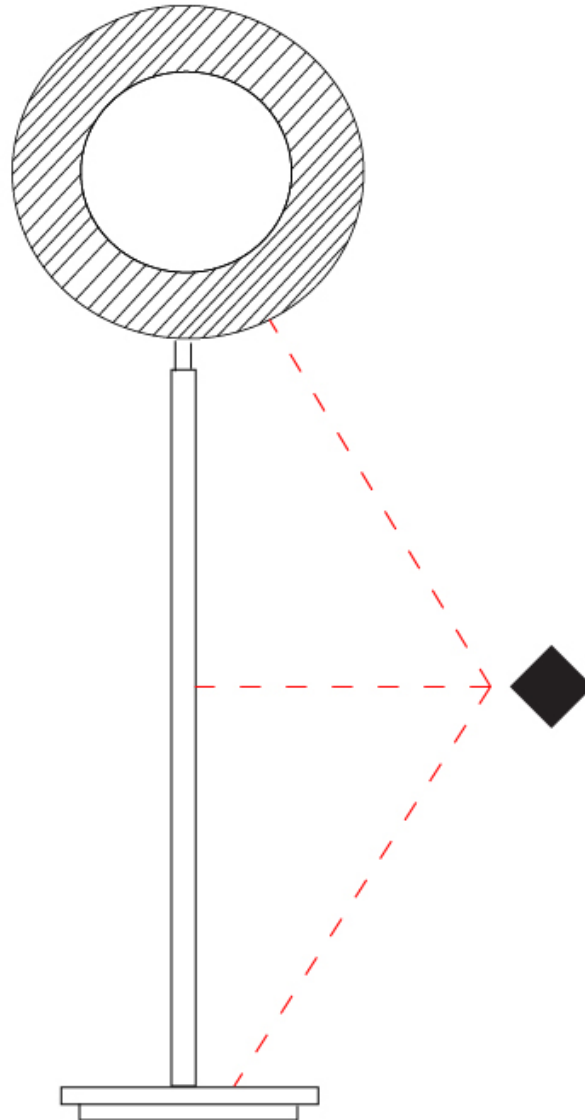

PROJECT	_____
TYPE	_____
SPECIFIER	_____
QUANTITY	_____
DATE	_____

D