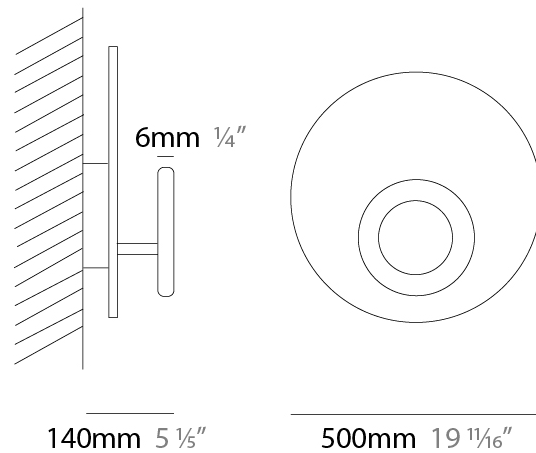

PROJECT	
TYPE	
SPECIFIER	
QUANTITY	
DATE	

VERA SURFACE

D42066-

base number
Color   Finish
Temperature   Options

1. To build a product code in our configurator select the specify button on the base model # product page
2. To build a manual product code on this datasheet choose from the options listed below in blue font and add the suffix to the base model #

GENERAL

Series: Vera
Brand: Icone
Division: Design
Mounting Type: Surface
Mounting Location: Wall / Ceiling
Subcategory: Wall Effect

PHYSICAL

Shape: Round
Diameter (mm): 500
Diameter (in): 19 11/16
Height (mm): 500
Height (in): 19 11/16
Extension (mm): 140
Extension (in): 5 1/2
Light Distribution: Direct / Indirect
Fixture Finish: [GLF_WHI](#) / [GLF_RUS](#) / [CLF_BLK](#) / [WHI_ALU](#) / [WHI_COP](#) / [WHI_WHI](#) / [WHI_BRA](#) / [WHI_RUS](#) / [WHI_BLK](#)
Fixture Material: Aluminum

ELECTRICAL

Lamp Type: LED
Total Output Wattage (W): 16.8
Dimming: Non-Dimmable / 0-10V Dimming
Driver Included: Yes
Driver Location: Integrated
Driver Type: Constant Current - Universal
Driver Class: Class 2
Input Voltage (V): 120 - 277
Constant Current (MA): 700

LED

Color Temperature (°K): [2700](#) / [3000](#)
Nominal Lumen (lm): 2598
CRI: >90 CRI
Lamp Life (hrs): 50000

OPTICAL

RATINGS AND CERTIFICATIONS

Certified By: Certified for North American Standards
IP rating: IP20